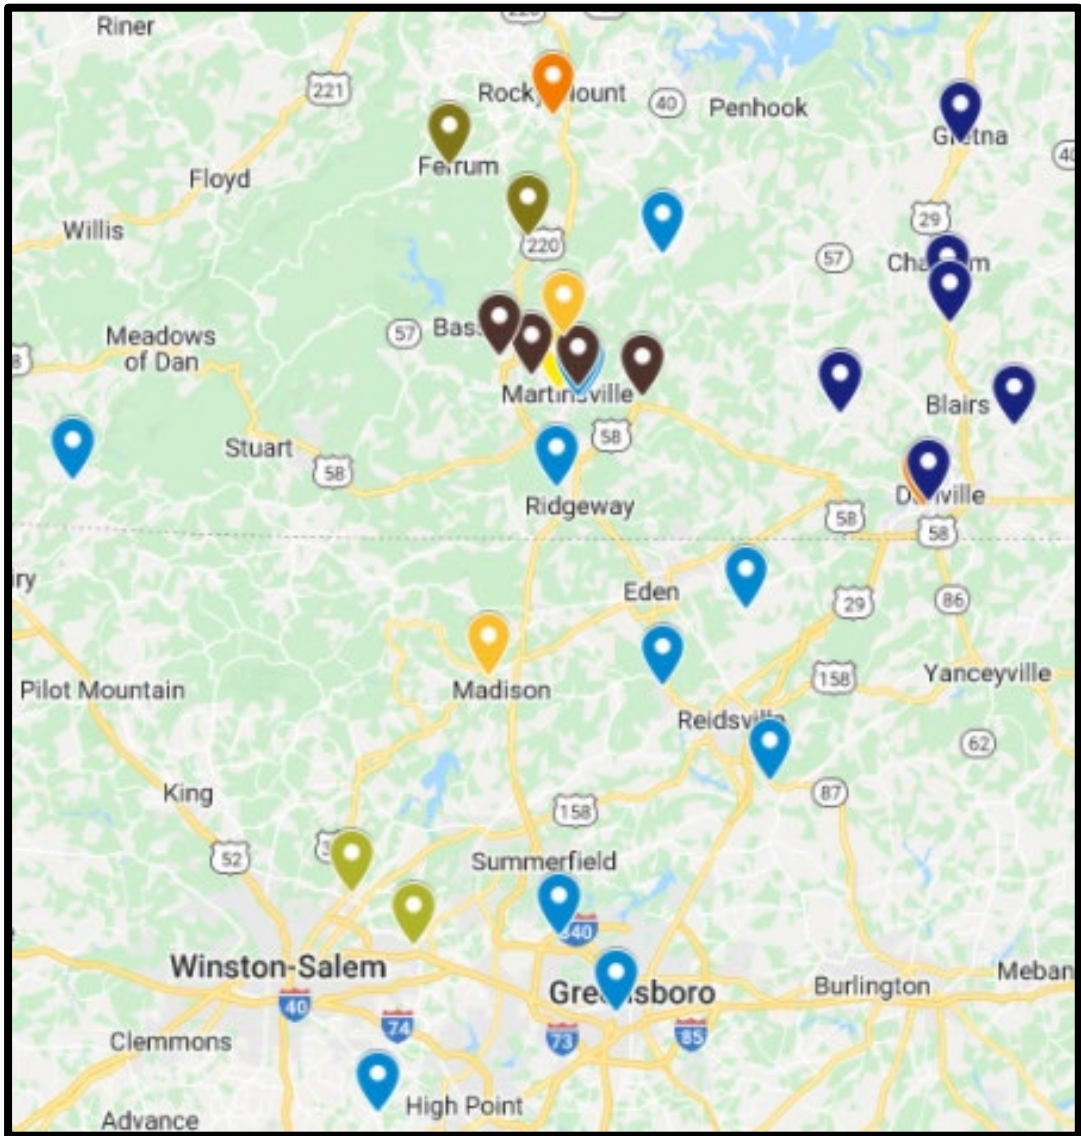

Environmental Education in the Basin

Report 2021-2022

5,000+ students

15 Major Programs

Counties/Cities: Basin-wide, Henry County, Martinsville City, Franklin County, Pittsylvania County, Danville City, Patrick County, Rockingham County, Guilford County

DRBA EE PROGRAMS & PARTICIPATION 2022

Program	County	Grade	# students	Free/ Reduced Lunch
Back to the Roots - Franklin Co Summer Henry Elementary, Ferrum Elementary	Franklin	K-5	60	100%
Streamside Trees in the Classroom Christian Heritage Academy	Franklin	4	21	0
Trout in the Classroom				
Greensboro Montessori	Guilford	7th 8th	25	0
Patrick Henry Elementary	Martinsville	3rd	30	100%
Lincoln Elementary	Rockingham	4th	60	80%
Tunstall Middle	Pittsylvania	6th 8th	340	100%
Hope Academy	Guilford	6th 8th	56	98%
Blue Ridge Elementary	Patrick	6th	30	100%
Albert Harris Elementary	Martinsville	2nd	80	100%
Williamsburg Elementary	Rockingham	4th	28	100%
Ledford Middle (2 tanks)	Guilford	8th	200	40%
Magna Vista High School	Henry	9th 12th	100	100%
Snow Creek Elementary	Franklin	4th	28	100%
Virginia Museum of Natural History	Martinsville	homeschool group / all	1000+ visitors	N/A
STEM Project / STEM Academy Chatham Middle, Dan River Middle, Gretna Middle, Tunstall Middle	Pittsylvania	7	650	
Planting Seeds of Change for Youth	Martinsville	K-5	400	100%
Green Schoolyard	Martinsville	5th	120	100%
Averett Environmental Science / CWQM	Danville	Freshmen	8	N/A
Averett Upper Biology / CWQM	Danville	Junior	16	N/A
VA SOS	Danville	Junior	16	N/A
MHC After 3 Fieldale Collinsville Middle Laurel Park Middle Bassett High, Magna Vista High, Martinsville High	Martinsville / Henry	9th-12th	75	100%